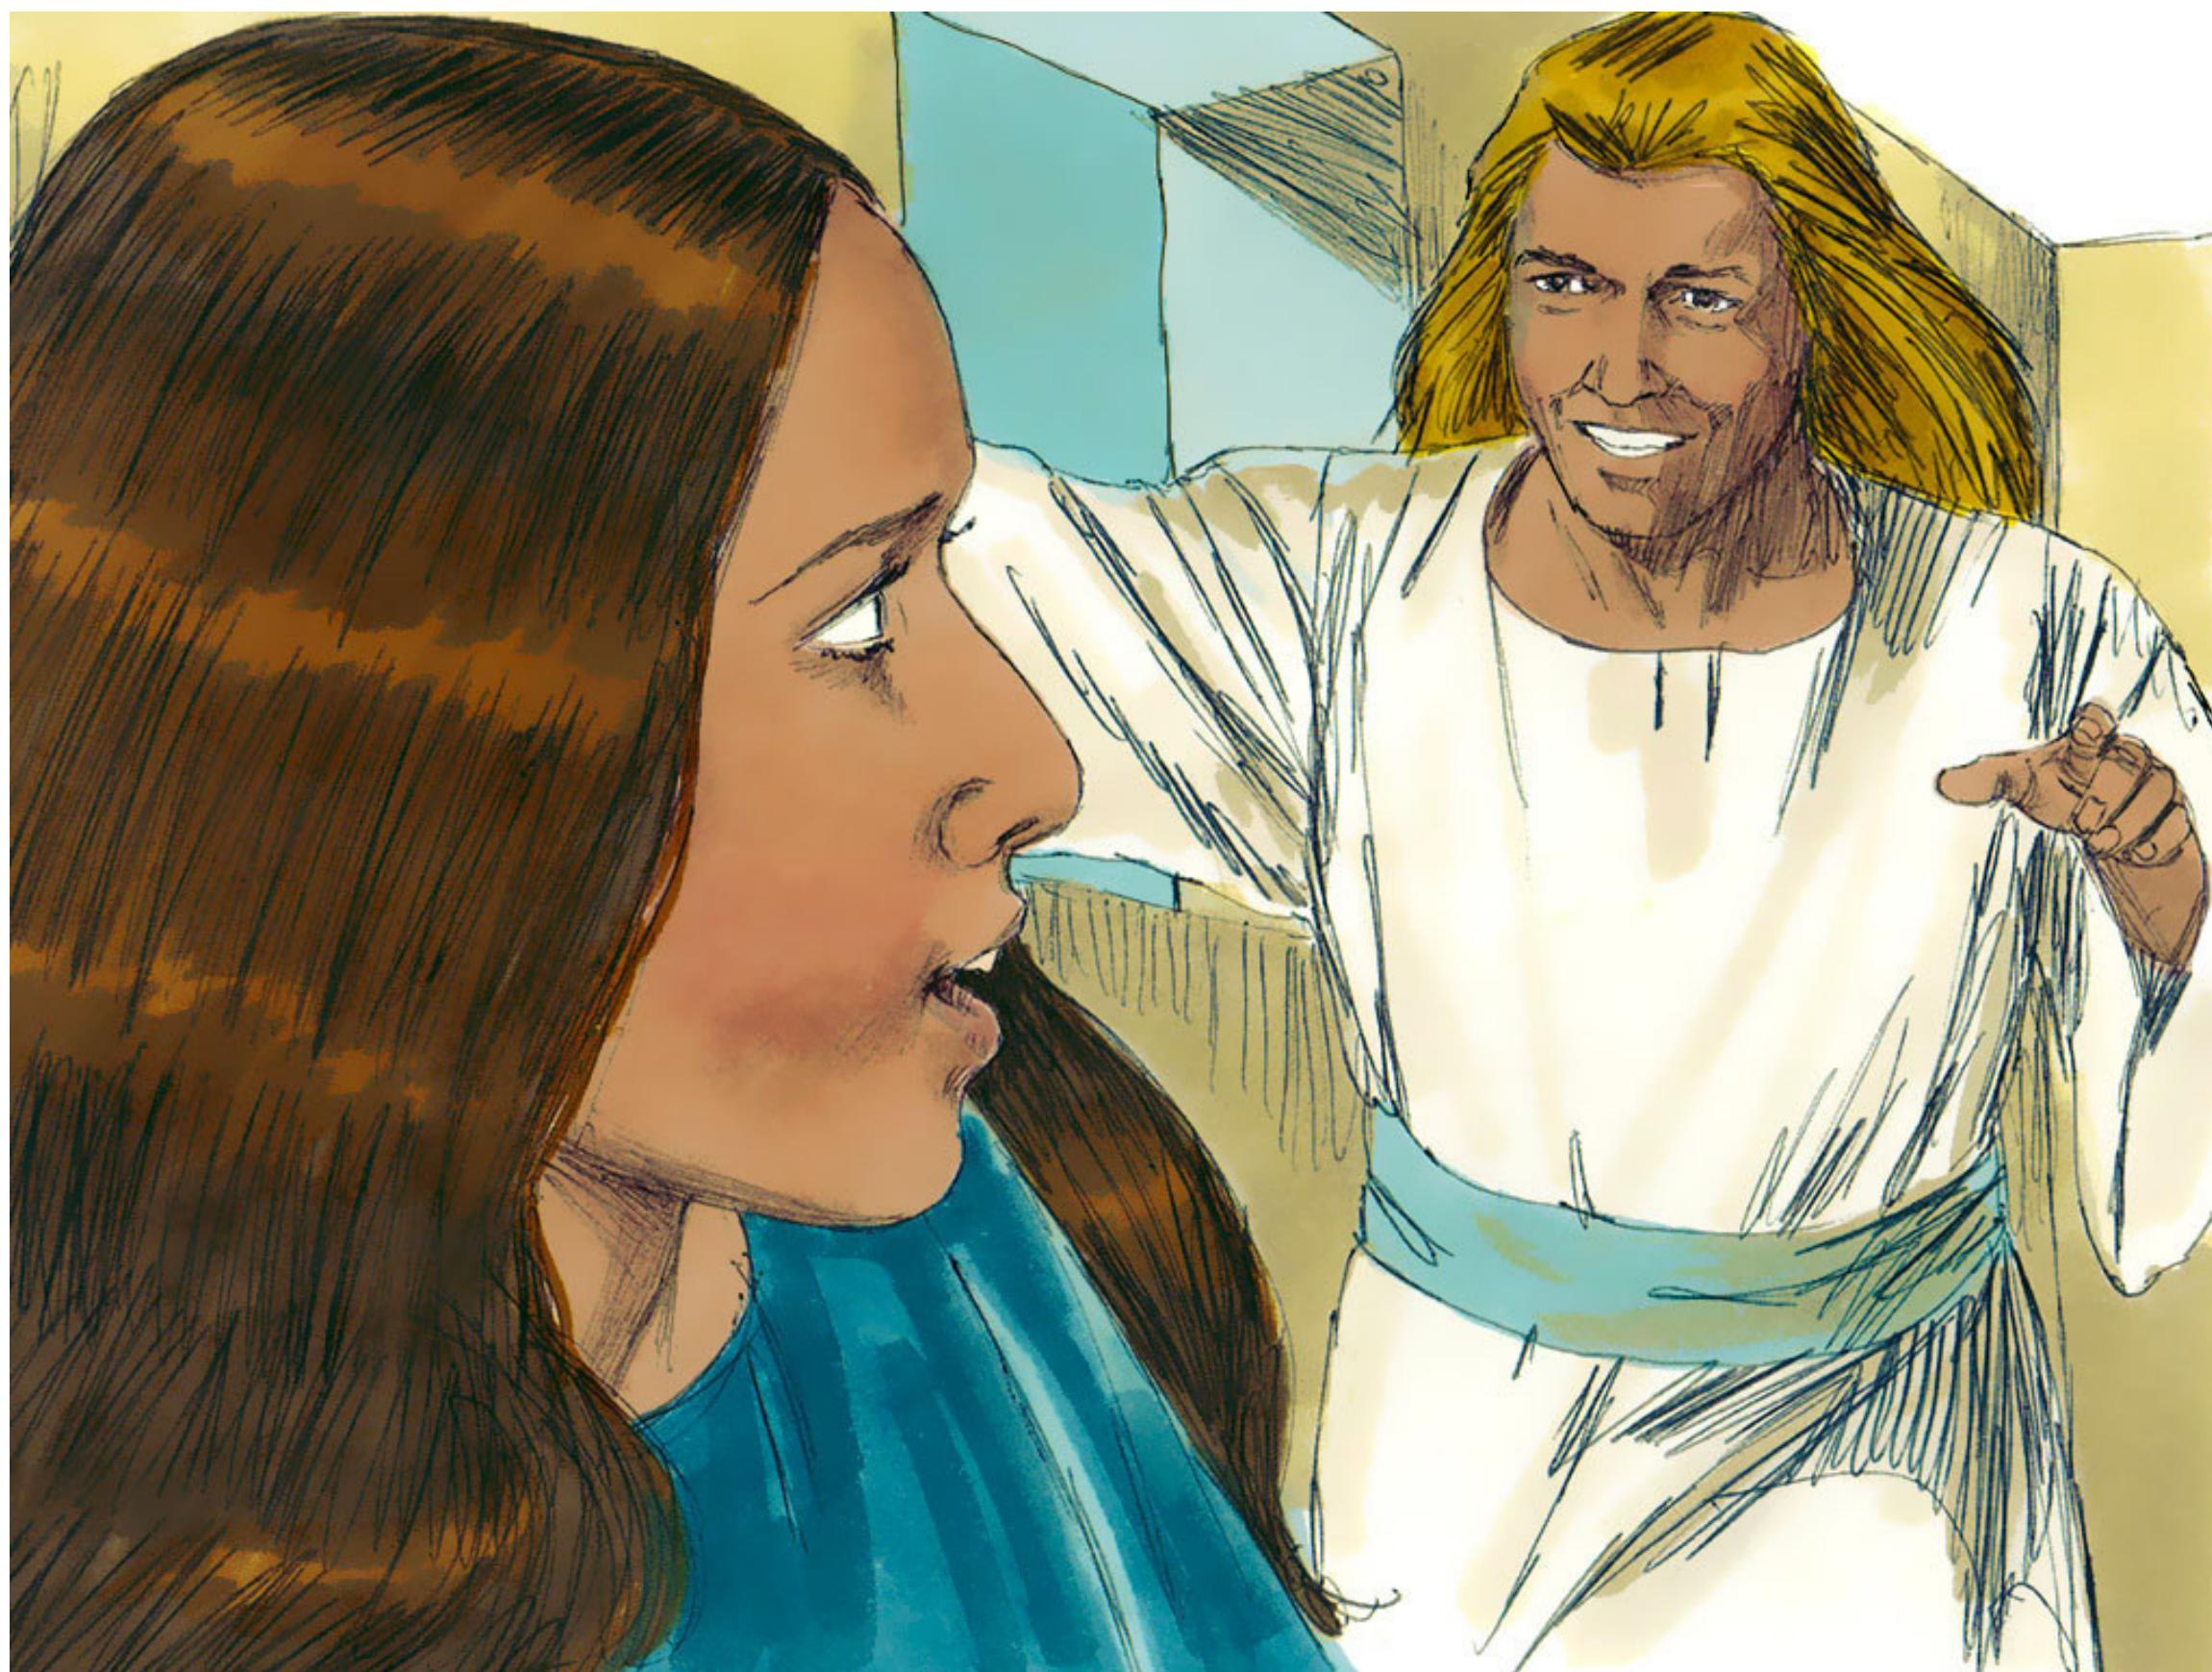

‘How will this be,’ Mary asked, ‘Since I am a virgin?’ ‘The Holy Spirit will be on you, and the power of the Most High will overshadow you. So the holy one to be born will be called the Son of God. Your relative Elizabeth was promised a baby and she is now six months pregnant. God’s word never fails.’