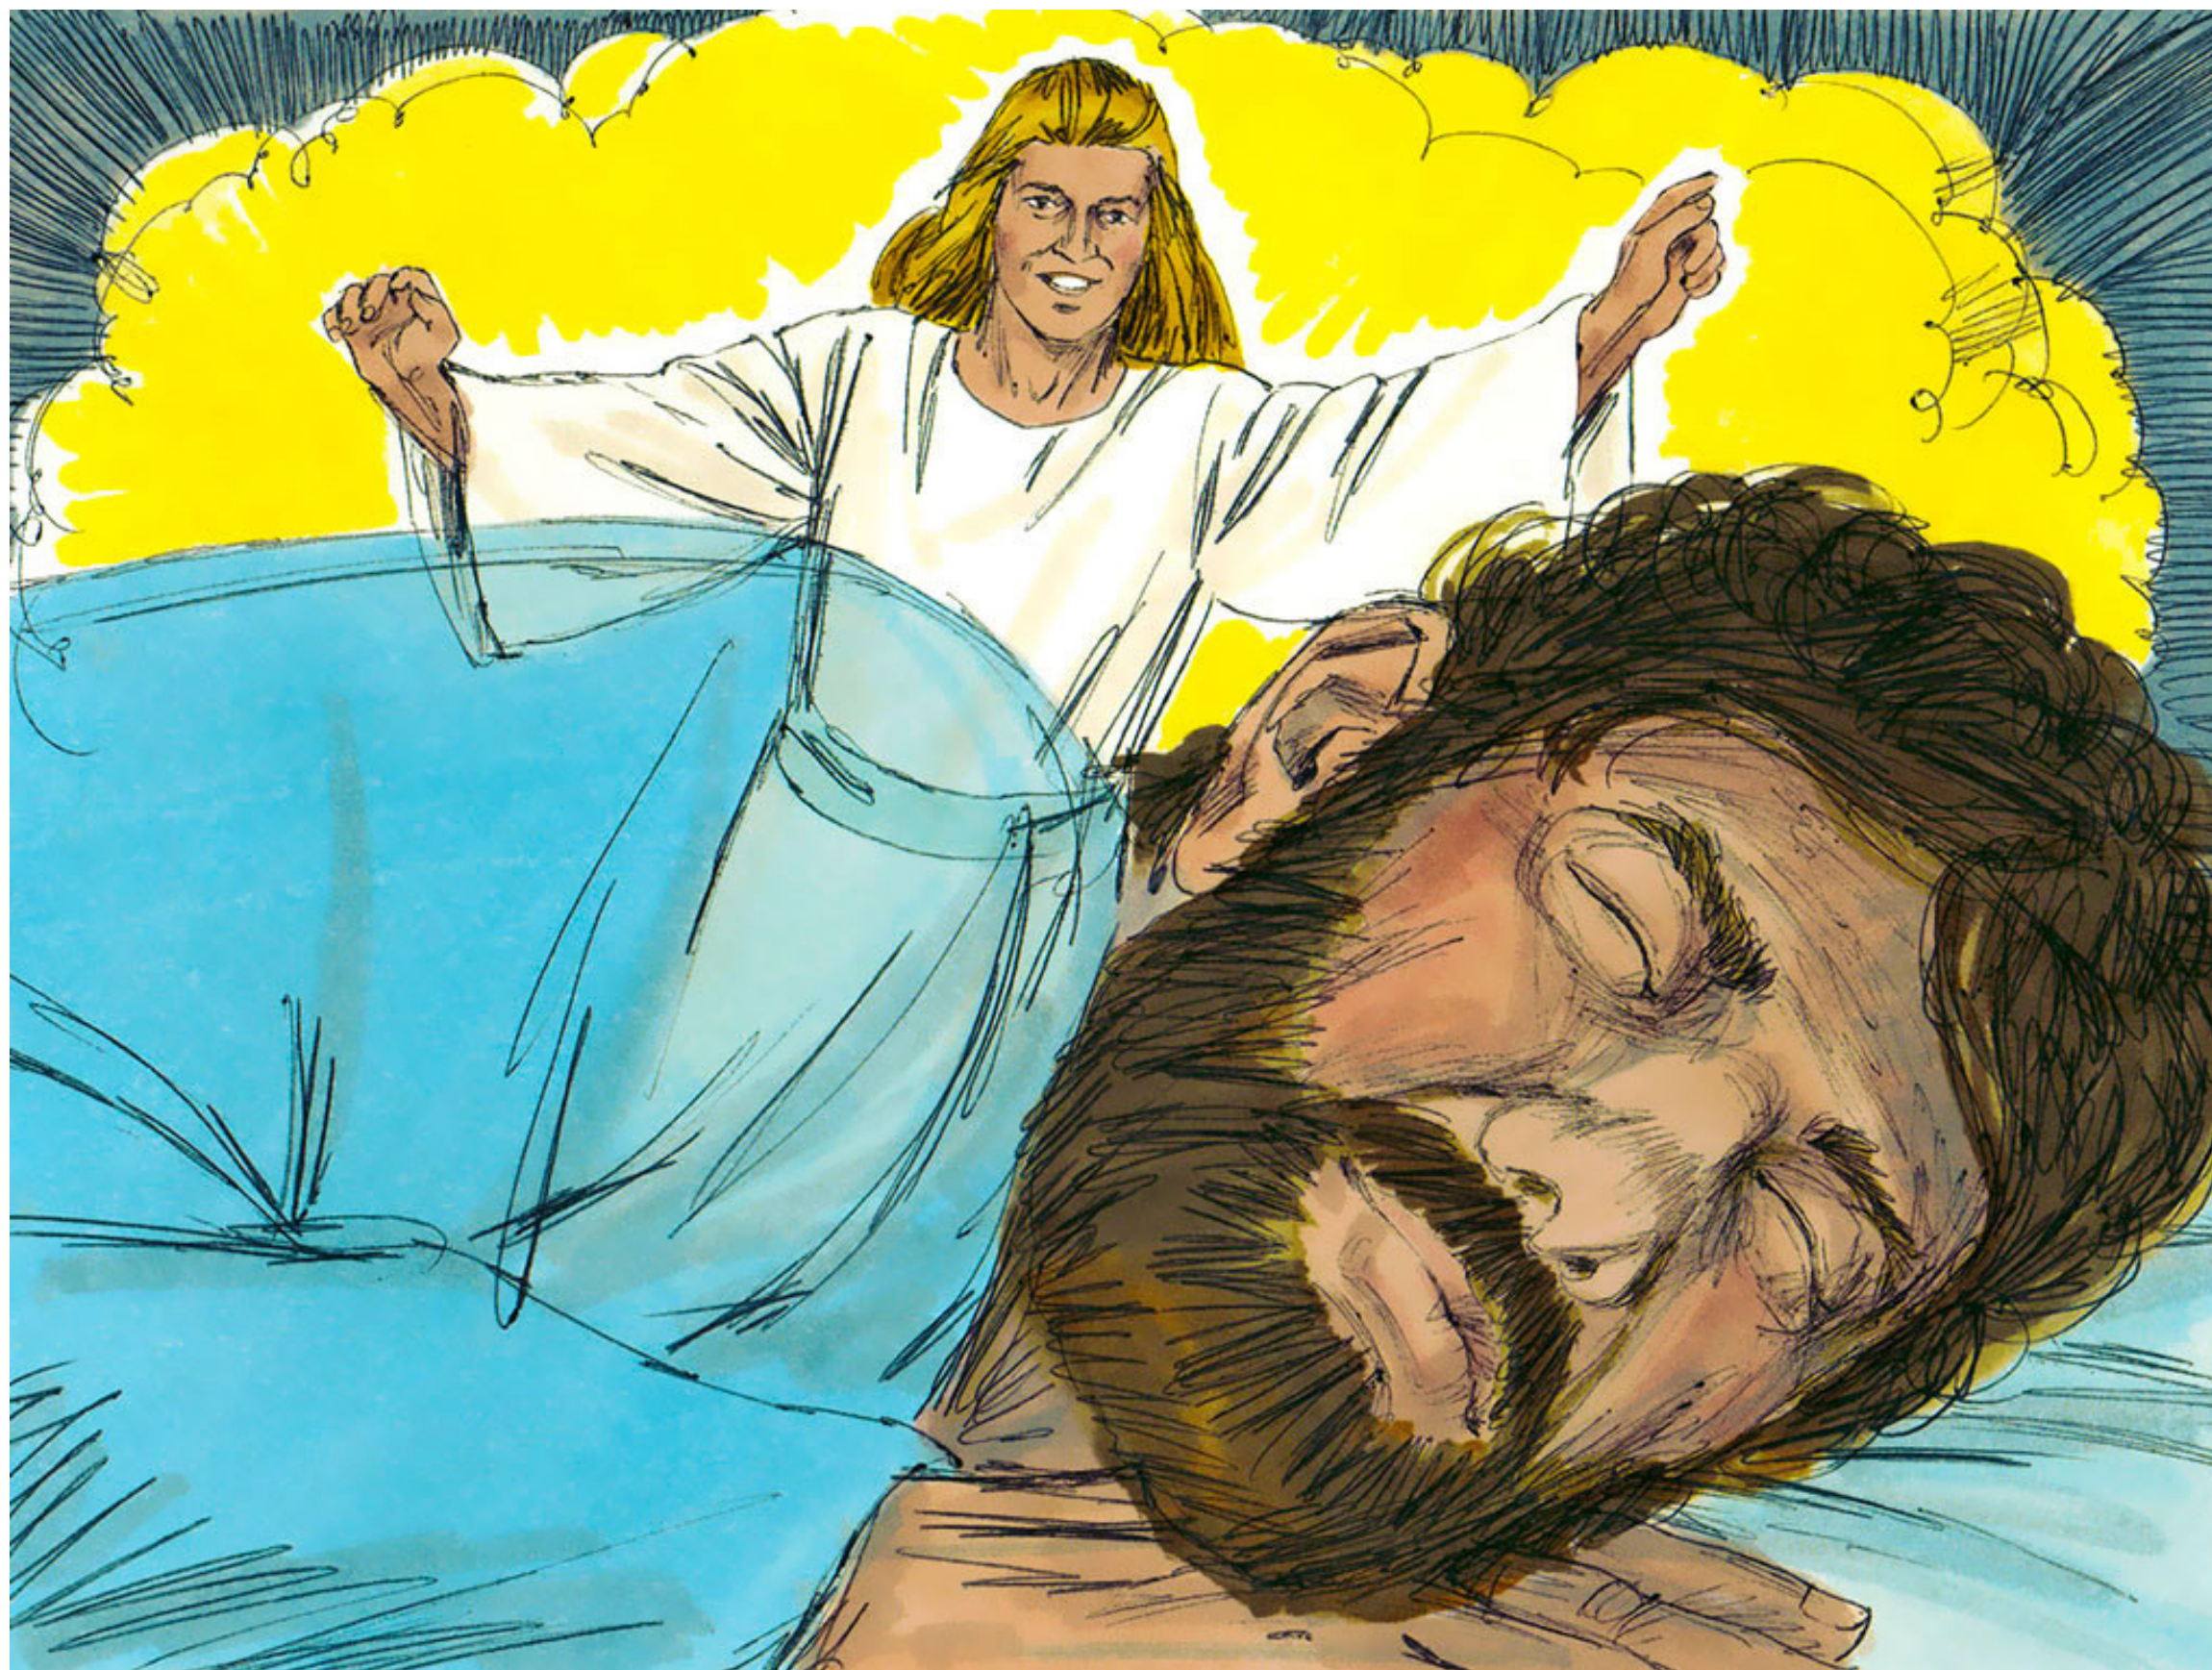

**Free
Bible
images**

Living in the town of Nazareth was a young woman called Mary. She was promised in marriage to a man called Joseph.

God sent the angel Gabriel to Nazareth with a message for Mary. 'Don't be afraid Mary,' the angels said, 'You have found favour with God.'

‘I am the Lord’s servant,’
Mary answered. ‘May what
you say happen.’ Then the
angel left her.

When Joseph found that Mary was having a baby by the Holy Spirit he secretly planned to break the marriage agreement that had been made.

An angel of the Lord appeared to him in a dream and said, 'Joseph, don't be afraid to take Mary home as your wife, because her baby is from the Holy Spirit. She will give birth to a son, and you are to give Him the name Jesus, because He will save His people from their sins.'

When Joseph woke up, he did what the angel of the Lord had commanded him and took Mary home as his wife. (He did not consummate their marriage until she gave birth to a son).

**Let's Talk About
The Story...**